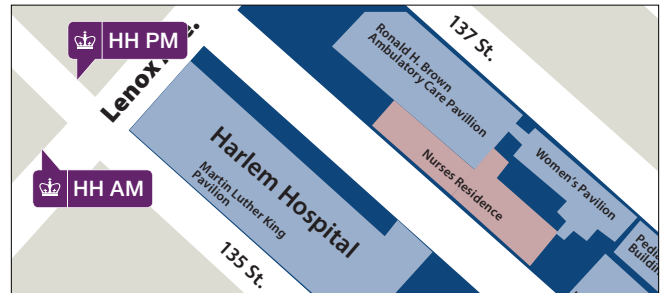

STOP LOCATIONS

- 96: 214 West 96th St. (btwn. Broadway & Amsterdam facing East)
- 116 S: NW corner of 116th St. & Broadway (mid-day only) facing South
- 116 N: NE corner of 116th St. & Broadway facing North
- 120 E: 530 West 120th St. btwn. Broadway & Amsterdam (btwn. Pupin & Schapiro)
- 120 S: NW corner of 120th St. & Broadway facing South
- 120 N: SE corner of 120th St. & Broadway facing North
- 145 S: NW corner of 145th St. & Broadway facing south (MTA stop)
- 145 N: NE corner of 145th St. & Broadway facing north (MTA stop)
- Ⓐ Train AM: NW corner of 125th St. & St. Nicholas Ave. facing West
- Ⓐ Train PM: 125th St. btwn. St. Nicholas Ave. & Morningside
- ②/③ Train AM: 105 W 125th St. (in front of Staples)
- ②/③ Train PM: 72 W 125th St. (in front of Chipotle)
- CUIMC to HH: 3960 Broadway on 166th St. between Broadway & St. Nicholas facing East
- CUIMC 166 S: SW corner of 166th St. & Broadway facing S (Children's Hospital)
- EC: Employment Center, SE corner of Tiemann Place facing North
- HH (Harlem Hospital): SW corner of Lenox Ave. & 135th St. facing South
- HH (Harlem Hospital) PM: NW corner of 135th St. & Lenox Avenue facing West
- JLG S: NW corner of 129th St. & Broadway facing South
- JLG N: SE corner of 130th St. & Broadway facing North
- Metro N: NE corner of 125th St. & Madison Ave. facing North
- Nash S: SW corner of 133rd St. & Broadway facing South
- Nash N: SE corner of 133rd St. & Broadway facing North
- S'bucks: 3165 Broadway (SW corner of Broadway and Tiemann Place) facing South
- Stude S: SW corner of 131st St. & Broadway facing South
- Stude N: SE corner of 131st St. & Broadway facing North
- TC 120 N: 525 West 120th St. btwn Broadway & Amsterdam (Teacher's College)

Morningside & Manhattanville Stops

96th Street Stop

CUIMC Stops

2/3 Train Stops

Harlem Hospital Stops

A Train Stops

MetroNorth Stop