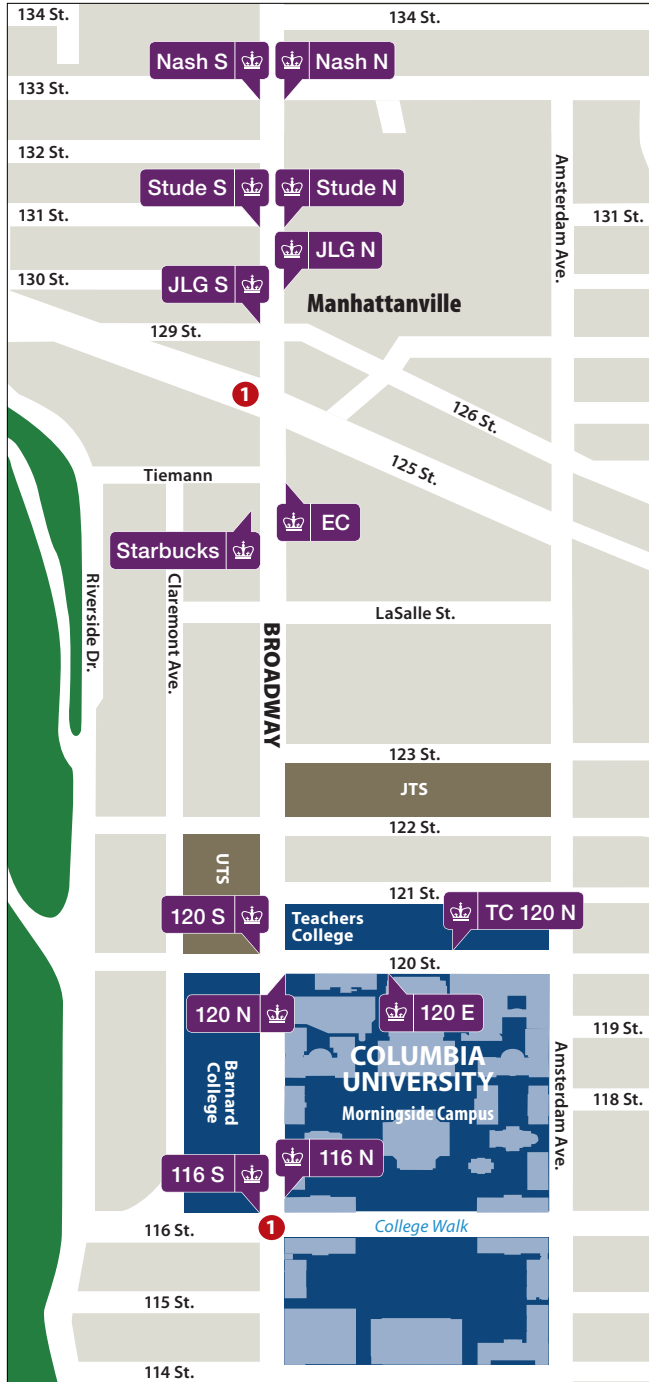

STOP LOCATIONS

- 96: 214 West 96th St. (btwn. Broadway & Amsterdam facing East)
- 116 S: NW corner of 116th St. & Broadway (mid-day only) facing South
- 116 N: NE corner of 116th St. & Broadway facing North
- 120 E: 530 West 120th St. btwn. Broadway & Amsterdam (btwn. Pupin & Schapiro)
- 120 S: NW corner of 120th St. & Broadway facing South
- 120 N: SE corner of 120th St. & Broadway facing North
- 145 S: NW corner of 145th St. & Broadway facing south (MTA stop)
- 145 N: NE corner of 145th St. & Broadway facing north (MTA stop)
- Ⓐ Train AM: NW corner of 125th St. & St. Nicholas Ave. facing West
- Ⓐ Train PM: 125th St. btwn. St. Nicholas Ave. & Morningside
- ②/③ Train AM: 105 W 125th St. (in front of Staples)
- ②/③ Train PM: 72 W 125th St. (in front of Chipotle)
- CUIMC to HH: 3960 Broadway on 166th St. between Broadway & St. Nicholas facing East
- CUIMC 166 S: SW corner of 166th St. & Broadway facing S (Children's Hospital)
- EC: Employment Center, SE corner of Tiemann Place facing North
- HH (Harlem Hospital): SW corner of Lenox Ave. & 135th St. facing South
- HH (Harlem Hospital) PM: NW corner of 135th St. & Lenox Avenue facing West
- JLG S: NW corner of 129th St. & Broadway facing South
- JLG N: SE corner of 130th St. & Broadway facing North
- Metro N: NE corner of 125th St. & Madison Ave. facing North
- Nash S: SW corner of 133rd St. & Broadway facing South
- Nash N: SE corner of 133rd St. & Broadway facing North
- S'bucks: 3165 Broadway (SW corner of Broadway and Tiemann Place) facing South
- Stude S: SW corner of 131st St. & Broadway facing South
- Stude N: SE corner of 131st St. & Broadway facing North
- TC 120 N: 525 West 120th St. btwn Broadway & Amsterdam (Teacher's College)

Morningside & Manhattanville Stops

96th Street Stop

CUIMC Stops

2/3 Train Stops

Harlem Hospital Stops

A Train Stops

MetroNorth Stop